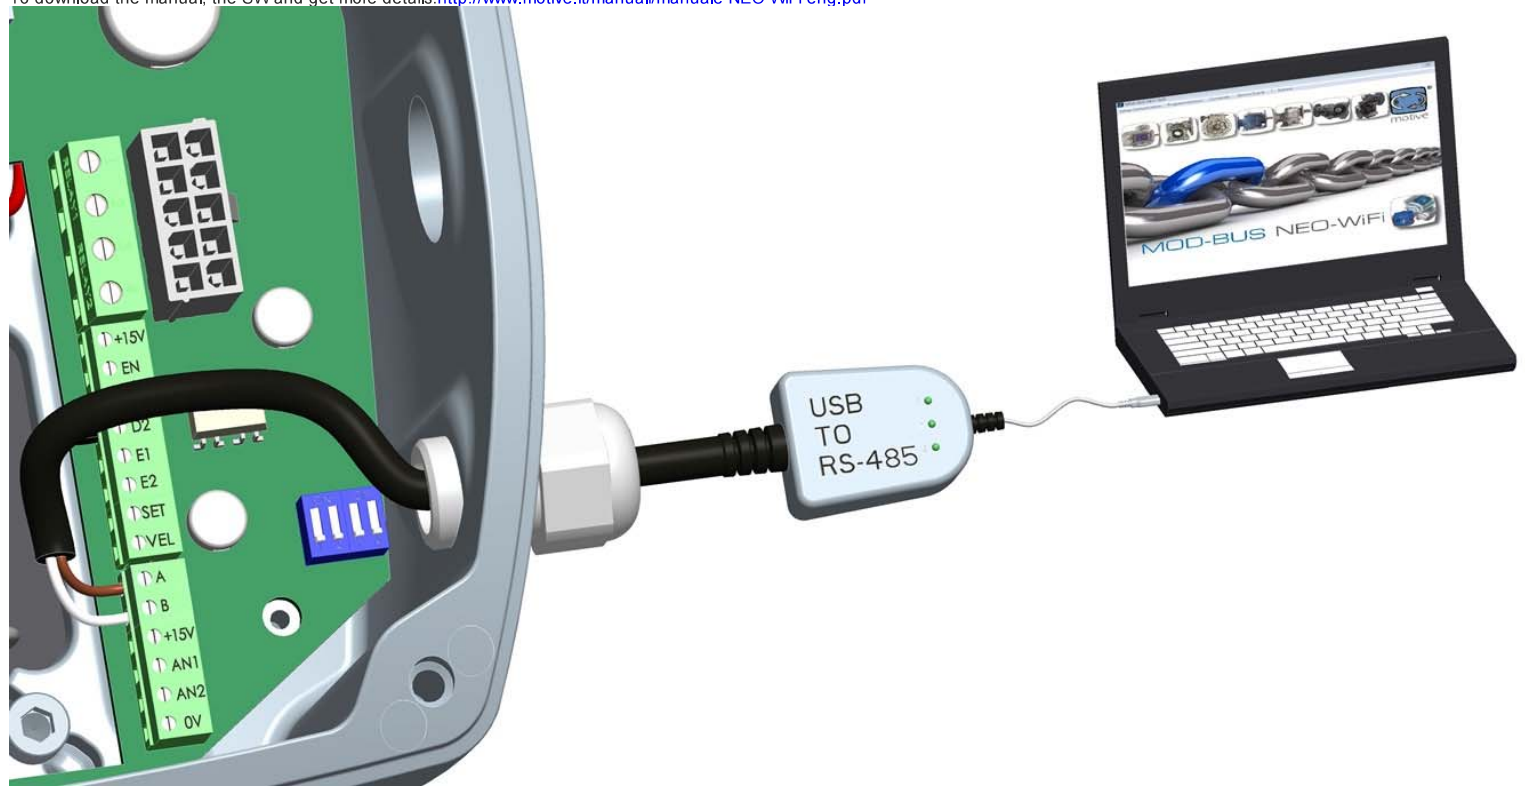

Motive will not stop here. It's already preparing also a Bluetooth connection for smartphones and tablets